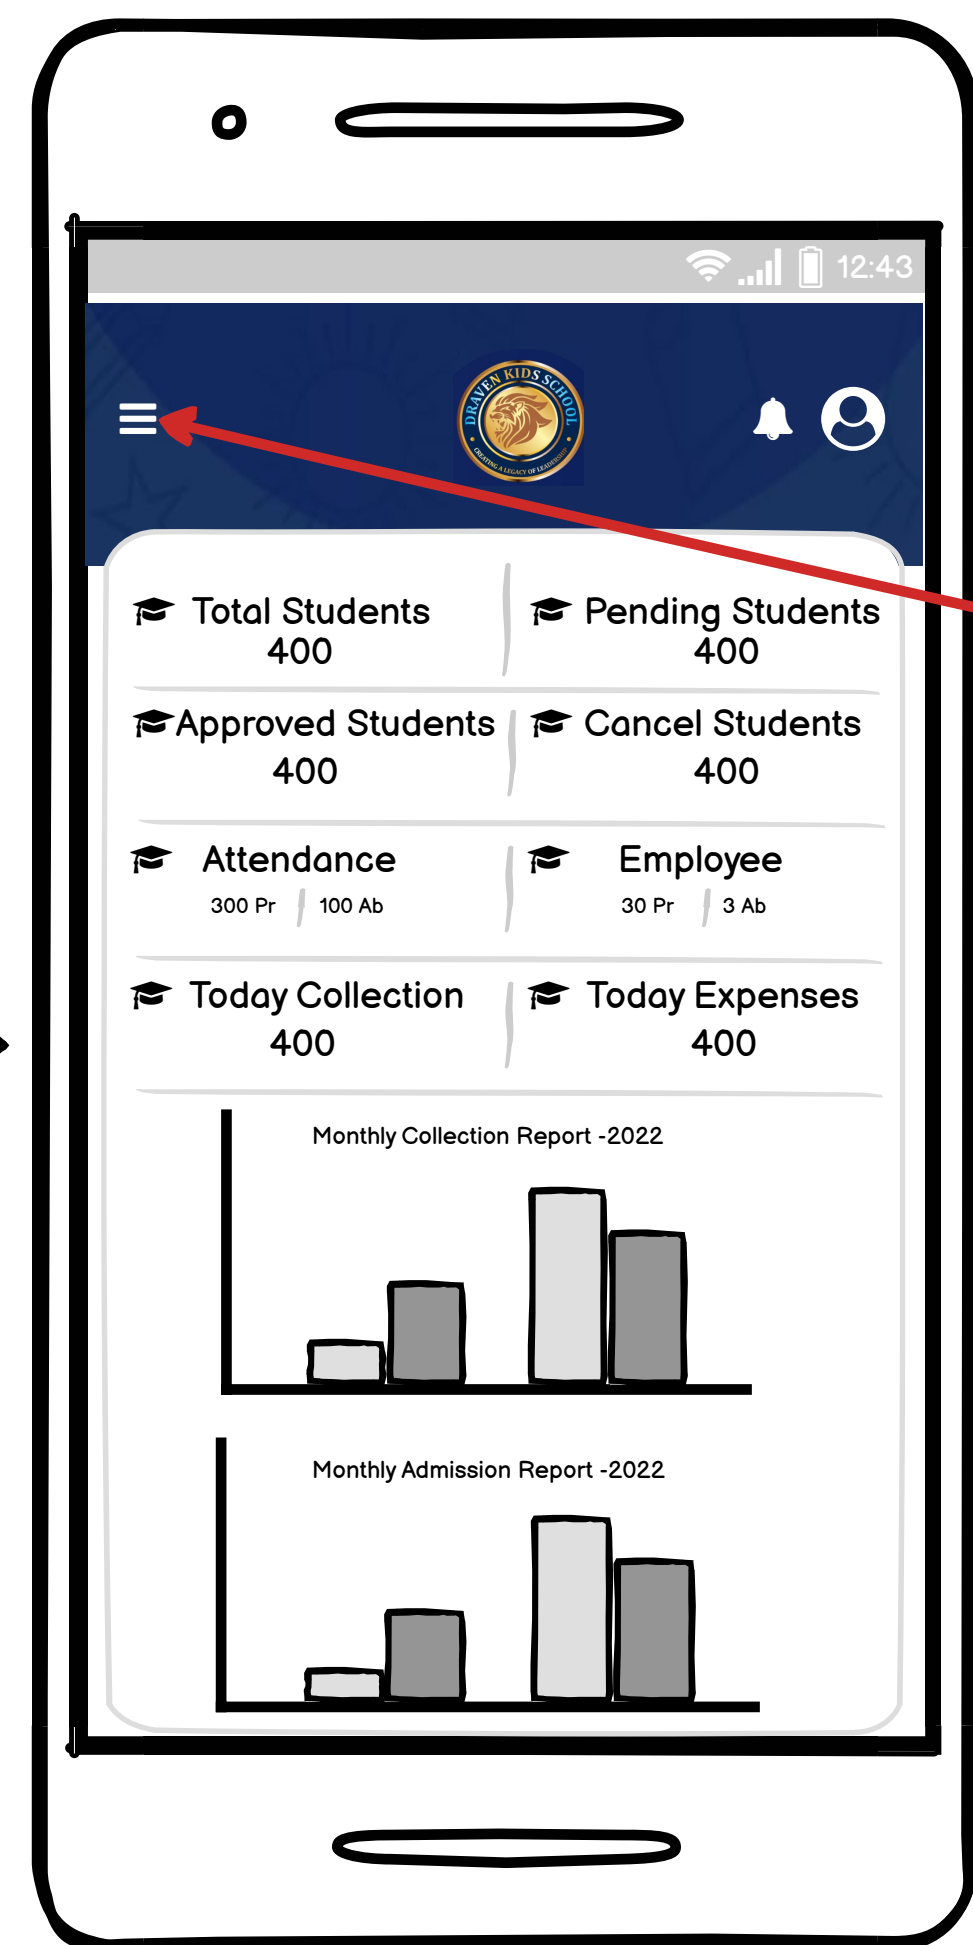

Loading Screen

Login Screen

OTP Screen

Dashboard

- Dashboard
- Programs
- Enquiry
- Branch
 - * ID Card
 - * Authorization Certificate
- Admission
- Attendance
- Fee Collection
- Expenses
- Study Material
- Examination
- Employee
- Logout

Enquiry

Programs

Branch ID Card

Authorziation Certificate

Admission

Attendance

Fees Status

Expenses